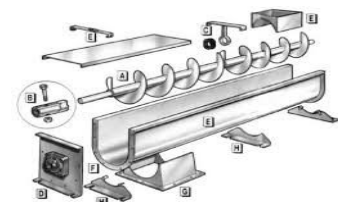

A MEMBER OF THE ABB GROUP

Martin

CONVEYOR

ENGINEERING & MANUFACTURING

Screw Conveyor Corporation

Phone: (616) 247-7715
Email: Sales@mrtpt.com

WWW.MRTPT.COM

MRT, Inc.
3060 Madison Ave. SE
Wyoming, MI 49548